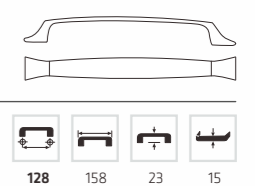

AK 4307

Material: Zinc alloy
Color: MAB
Size: 96/128

AK 4342

Material: Zinc alloy
Color: MAB
Size: 96/128/160

AK 4370

Material: Zinc alloy
Color: MAB
Size: 96/128

AK 4197

Material: Zinc alloy
Color: MAC
Size: 96/128/160/192/
224/256