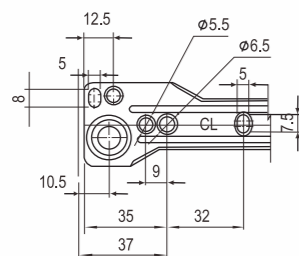

NORMAL DRAWER SLIDES

Chickness:0.8mm/1.2mm
Carrying capacity: 15kg/25kg
Color: according to the requirement from client

AH363H-A