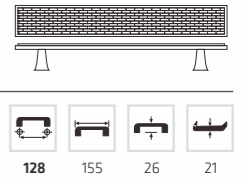

AK 4243

Material: Zinc alloy
Color: COF
Size: K/128/160/192