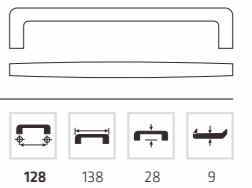

AK 2571

Material: Zinc alloy
Color: RAS
Size: 96/12/160/192