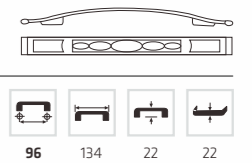

AK 4379

Material: Zinc alloy
Color: MAB
Size: K/96

AK 4208

Material: Zinc alloy
Color: BAB
Size: K/96/128

AK 4194

Material: Zinc alloy
Color: BAB
Size: K/96/128

AK 4116

Material: Zinc alloy
Color: BAB
Size: K/96/128