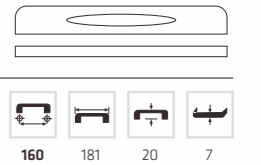

AK 3101

Material: Aluminum
Color: CP
Size: 96-320