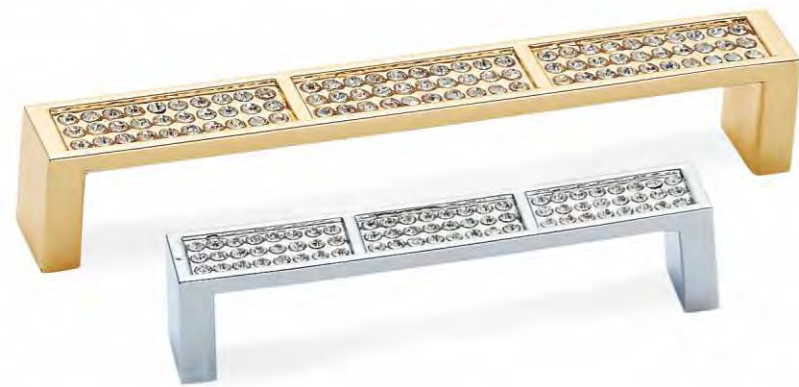

Material: Zinc alloy
Color: RGP/CP
Size: 128/160/192

AK 1097

Material: Zinc alloy
Color: RGP/CP
Size: 128/160/192

AK 1127

Material: Zinc alloy
Color: RGP/CP
Size: 96/128

AK 1073

Material: Zinc alloy
Color: RGP/CP
Size: K/32/96/128