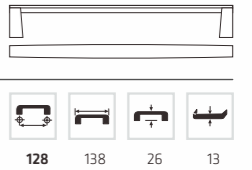

AK 2653

Material: Zinc alloy
Color: BAB
Size: K/96/128

AK 2654

Material: Zinc alloy
Color: BAB
Size: K/96/128

AK 2594

Material: Zinc alloy
Color: RAS
Size: K/128/160/192

AK 2595

Material: Zinc alloy
Color: DAB
Size: 96/12/160/192