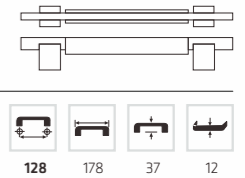

AK 3004

Material: Aluminum
Color: CP+Black
Size: 96-320

AK 3005

Material: Aluminum
Color: CP+Black
Size: 96-320

AK 3006

Material: Aluminum
Color: CP+Black
Size: 96-320

AK 3001

Material: Aluminum
Color: CP+Black
Size: 96-320