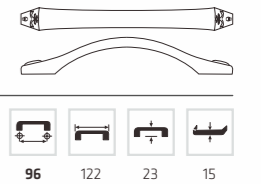

AK 4303

Material: Zinc alloy
Color: COF
Size: 96/128

AK 4140

Material: Zinc alloy
Color: COF
Size: 64/96/128

AK 4329

Material: Zinc alloy
Color: COF
Size: K/96/128

AK 4019

Material: Zinc alloy
Color: CP
Size: K/96/128