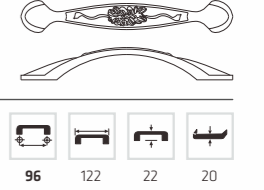

AK 4060

Material: Zinc alloy
Color: White+golden
Size: 96/128