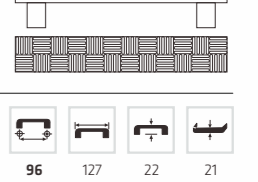

AK 4333

Material: Zinc alloy
Color: MAB
Size: 96/128

AK 4226

Material: Zinc alloy
Color: MAB
Size: K/96/128

AK 4312

Material: Zinc alloy
Color: MAB
Size: 96/128

AK 4392

Material: Zinc alloy
Color: MAB
Size: 96