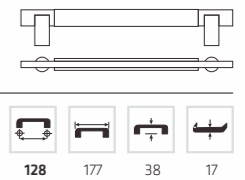

AK 3005

Material: Aluminum
Color: CP+Black
Size: 96-320