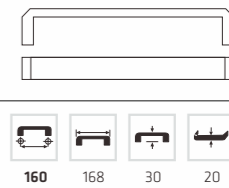

AK 3150

Material: Aluminum
Color: ALUM
Size: 96-320

AK 3178

Material: Aluminum
Color: ABS
Size: 96-320

AK 3179

Material: Aluminum
Color: ABS
Size: 96-320

AK 3108

Material: Aluminum
Color: ABS
Size: 96-320