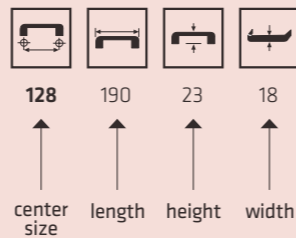

product photo

product model

AK 2088

Material: Zinc Alloy
Finish: SN

finish

More sizes available on request.

Collections

01
CRYSTAL
HANDLE SERIES