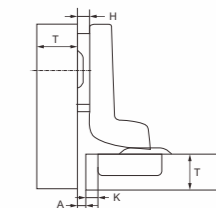

A:Gap calculation table