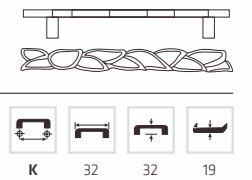

AK 4379

Material: Zinc alloy
Color: MAB
Size: K/96

AK 4208

Material: Zinc alloy
Color: BAB
Size: K/96/128

AK 4194

Material: Zinc alloy
Color: BAB
Size: K/96/128

AK 4116

Material: Zinc alloy
Color: BAB
Size: K/96/128