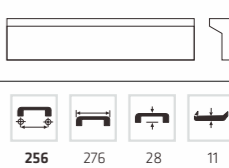

AK 3051

Material: Aluminum
Color: ABS
Size: 96-320