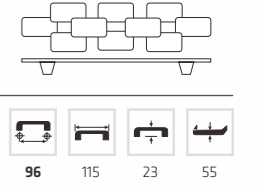

Material: Zinc alloy
Color: RAS
Size: 64/96/128

AK 4371

Material: Zinc alloy
Color: RAS
Size: 96/128/160

AK 4125

Material: Zinc alloy
Color: RAS
Size: 32/64/96

AK 4391

Material: Zinc alloy
Color: RAS
Size: 96/128