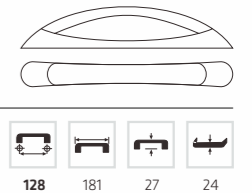

AK 231

Material: Plastic
Color: CP+white
Size: 96/128

AK 234

Material: Plastic
Color: CP+Wooden
Size: 96/128

AK 220

Material: Plastic
Color: Wooden
Size: 96/128

AK 230

Material: Plastic
Color: CP+Black
Size: 96/128