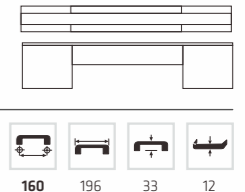

AK 3004

Material: Aluminum
Color: CP+Black
Size: 96-320

AK 3005

Material: Aluminum
Color: CP+Black
Size: 96-320

AK 3006

Material: Aluminum
Color: CP+Black
Size: 96-320

AK 3001

Material: Aluminum
Color: CP+Black
Size: 96-320