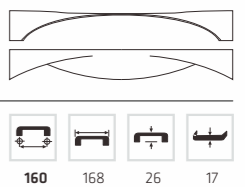

AK 2179

Material: Zinc alloy
Color: COF/CP
Size: 96/128/160/
192/224