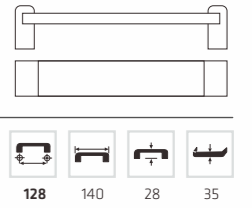

AK 231

Material: Plastic
Color: CP+white
Size: 96/128