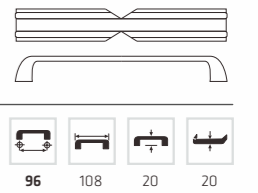

AK 4003

Material: Zinc alloy
Color: DAB
Size: 96/128

AK 4368

Material: Zinc alloy
Color: MAB
Size: 96/128

AK 4336

Material: Zinc alloy
Color: DAB
Size: 96/128

AK 4183

Material: Zinc alloy
Color: MAB
Size: 96/128