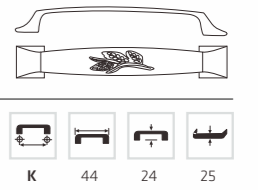

AK 4058

Material: Zinc alloy
Color: MAB
Size: K/32/96/128

AK 4117

Material: Zinc alloy
Color: BAB
Size: K/96/128

AK 4200

Material: Zinc alloy
Color: BAB
Size: K/64/96

AK 4201

Material: Zinc alloy
Color: BAB
Size: K/64/96