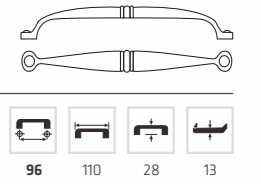

AK 4246

Material: Zinc alloy
Color: BAB
Size: 96