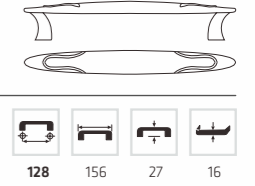

AK 4330

Material: Zinc alloy
Color: Black
Size: 96/128

AK 4341

Material: Zinc alloy
Color: ORB
Size: 96

AK 4015

Material: Zinc alloy
Color: MAB
Size: 64/96/128

AK 4032

Material: Zinc alloy
Color: MAB
Size: 96/128