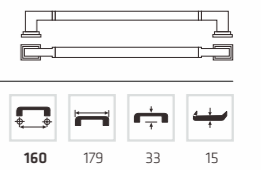

AK 3188

Material: Aluminum
Color: MAB
Size: 96-320