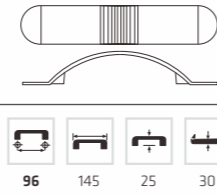

AK 4075

Material: Zinc alloy
Color: MAB
Size: 96/128

96 145 25 30