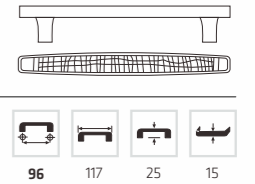

AK 4202

Material: Zinc alloy
Color: COF
Size: K/96/128