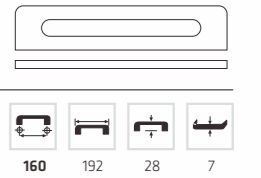

AK 3175

Material: Aluminum
Color: CP
Size: 96-320