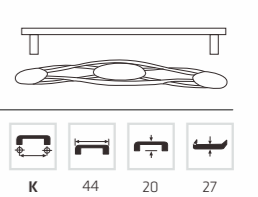

AK 4058

Material: Zinc alloy
Color: MAB
Size: K/32/96/128

AK 4117

Material: Zinc alloy
Color: BAB
Size: K/96/128

AK 4200

Material: Zinc alloy
Color: BAB
Size: K/64/96

AK 4201

Material: Zinc alloy
Color: BAB
Size: K/64/96