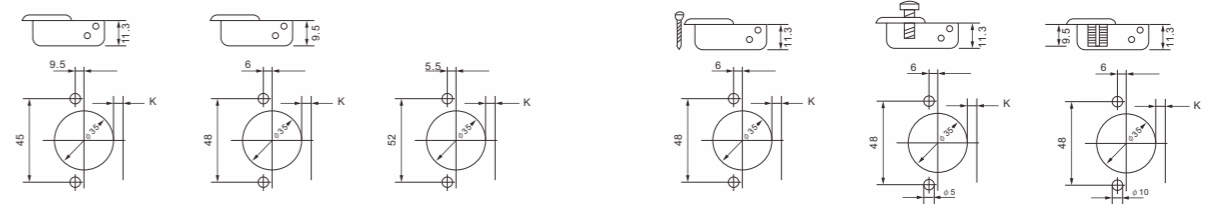

A:Gap calculation table

D/K	3	4	5	6	7
0	2	3	4	5	6
2	-1	1	2	3	4
4	-2	-1	0	1	2

Choose plate

For self-tappingv screw

With euro screw

With easy-on screr

AC-01

Material: Zinc alloy
Color: SN