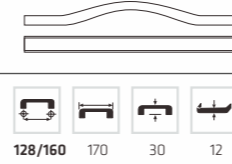

AK 3053

Material: Aluminum
Color: CP+Black
Size: 96-320