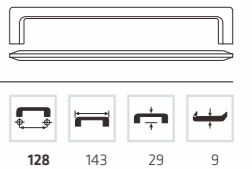

AK 2653

Material: Zinc alloy
Color: BAB
Size: K/96/128

AK 2654

Material: Zinc alloy
Color: BAB
Size: K/96/128

AK 2594

Material: Zinc alloy
Color: RAS
Size: K/128/160/192

AK 2595

Material: Zinc alloy
Color: DAB
Size: 96/12/160/192