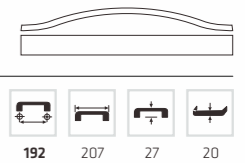

AK 3207

Material: Aluminum
Color: MAB
Size: 96-320