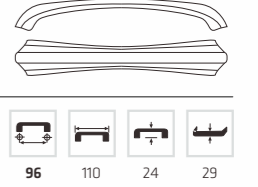

AK 4333

Material: Zinc alloy
Color: MAB
Size: 96/128