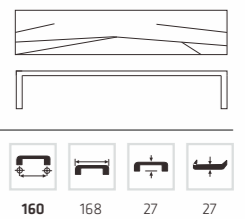

AK 2023

Material: Zinc alloy
Color: CP
Size: 32/96/128/160/192/224