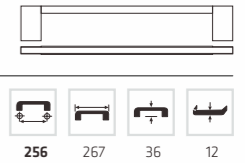

AK 3004

Material: Aluminum
Color: CP+Black
Size: 96-320