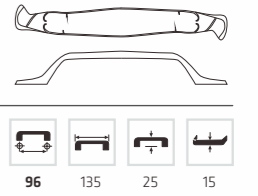

AK 4394

Material: Zinc alloy
Color: MAB
Size: K/96/128