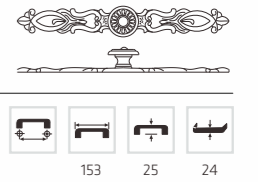

AK 4236

Material: Zinc alloy
Color: MAB
Size: K

AK 4386

Material: Zinc alloy
Color: MAB
Size: K/128

AK 4366

Material: Zinc alloy
Color: MAB
Size: 128/160

AK 4367

Material: Zinc alloy
Color: MAB
Size: 64/128