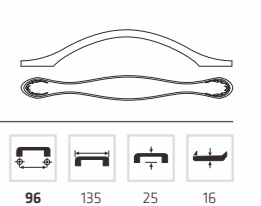

AK 4372

Material: Zinc alloy
Color: GP
Size: 64/96/128

AK 4265

Material: Zinc alloy
Color: GP
Size: 64/96/128

AK 4262

Material: Zinc alloy
Color: GP
Size: K/96/128

AK 4315

Material: Zinc alloy
Color: GP
Size: K/96/128