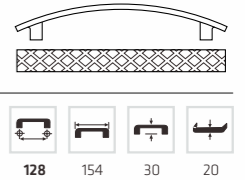

AK 4071

Material: Zinc alloy
Color: COF
Size: 96/128

AK 4120

Material: Zinc alloy
Color: COF
Size: 64/96

AK 4070

Material: Zinc alloy
Color: COF
Size: 64/96/128

AK 4393

Material: Zinc alloy
Color: COF
Size: 96/128/160/192