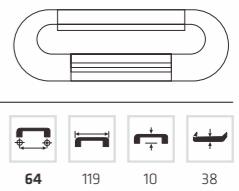

AK 3012

Material: Aluminum
Color: ALUM/CP
Size: 96-320