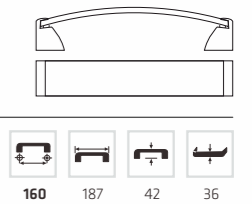

AK 231

Material: Plastic
Color: CP+white
Size: 96/128

AK 234

Material: Plastic
Color: CP+Wooden
Size: 96/128

AK 220

Material: Plastic
Color: Wooden
Size: 96/128

AK 230

Material: Plastic
Color: CP+Black
Size: 96/128