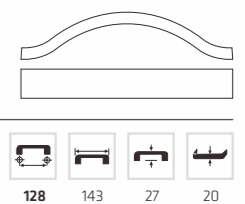

AK 3206

Material: Aluminum
Color: White
Size: 96-320

AK 3207

Material: Aluminum
Color: MAB
Size: 96-320

AK 3205

Material: Aluminum
Color: MAC
Size: 96-320

**STAINLESS STEEL & STEEL
HANDLE SERIES**

AK 102