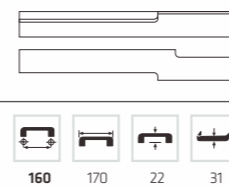

AK 3197

Material: Aluminum
Color: ALUM
Size: 96-320

AK 3148

Material: Aluminum
Color: ABS
Size: 96-320

AK 3186

Material: Aluminum
Color: ABS
Size: 96-320

AK 3194

Material: Aluminum
Color: ALUM
Size: 96-320