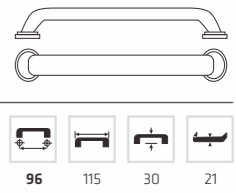

AK 4287

Material: Zinc alloy
Color: RAS
Size: K/96/128