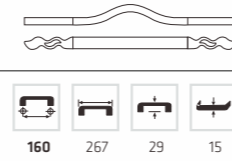

AK 3137

Material: Aluminum
Color: CP+Black
Size: 96-320