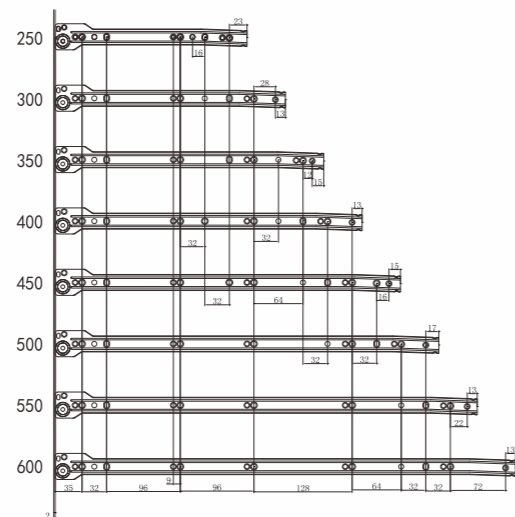

BALL BEARING DRAWER SLIDES

SIZE	A	B	C	D	E	F	G
10"	250	247	400	160	128	64	
12"	300	297	500	192	156	78	
14"	350	347	600	224	184	92	
16"	400	397	700	256	212	106	
18"	450	447	800	288	240	120	
20"	500	497	900	320	268	134	

Thickness:
1.2x1.2x1.2mm
1.2x1.2x1.4mm
1.1x1.1x1.4mm
1.0x1.0x1.2mm
1.0x1.0x1.0mm

Width:
45mm,
42mm,
38mm,
35mm,

NORMAL DRAWER SLIDES

Chickness:0.8mm/1.2mm
Carrying capacity: 15kg/25kg
Color: according to the requirement from client

Opening anfle:100°-110°
Depth of hinge cup:9.5/11.3mm
Diameter of hinge cup:35mm
Diameter of door:3-7mm
Range for door thickness:13-26mm

H=Height of mounting palte
K=Dirlling distance from the edge of door to edge of the hole
D=Required door overlay
A=Gap between door and side panel
L=Gap between door and carcase
T=Door thickness

D/K	3	4	5	6	7
-2	19	20	21	22	23
0	17	18	19	20	21
2	15	16	17	18	19
4	13	14	15	16	17

D/K	3	4	5	6	7
-2	13	14	15	16	17
0	11	12	13	14	15
2	9	10	11	12	13
4	7	8	9	10	11

D/K	3	4	5	6	7
0	2	3	4	5	6
2	-1	1	2	3	4
4	-2	-1	0	1	2