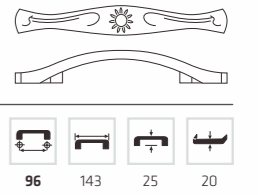

AK 4313

Material: Zinc alloy
Color: MAB
Size: K/96/128/160

96 106 26 15

AK 4369

Material: Zinc alloy
Color: MAB
Size: K/96/128

96 143 25 20

AK 4040

Material: Zinc alloy
Color: MAB
Size: K/96/128