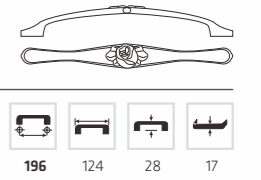

AK 4390

Material: Zinc alloy
Color: RGP
Size: K/64/96/128

AK 4264

Material: Zinc alloy
Color: RGP
Size: 64/96

AK 4260

Material: Zinc alloy
Color: RGP
Size: 96

AK 4373

Material: Zinc alloy
Color: GP
Size: 64/96/128