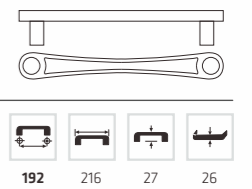

AK 2385

Material: Zinc alloy
Color: CP/MAB
Size: 128/160/192/224/256