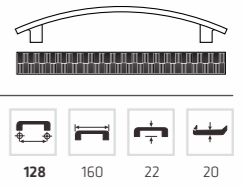

AK 4071

Material: Zinc alloy
Color: COF
Size: 96/128