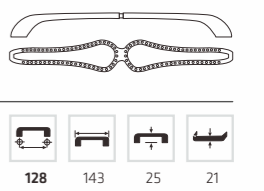

AK 1039

Material: Zinc alloy
Color: CP/RGP
Size: 96/128